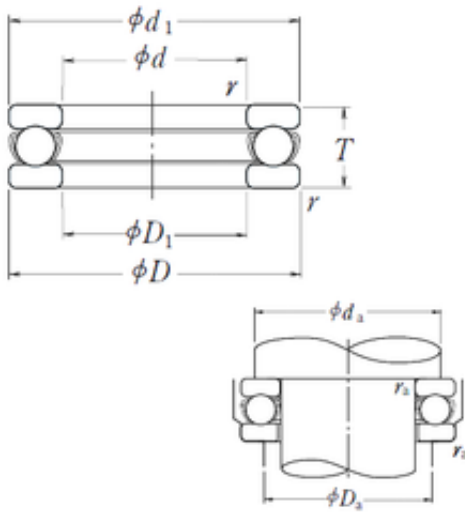

BEARING-SINGAPORE (PTE)LTD.

51260X NSK Thrust Ball Bearing

Bearing No. 51260X

Size	300x420x95 mm
Bore Diameter	300 mm
Outer Diameter	420 mm
Width	95 mm
d	300 mm
D	420 mm
T	95 mm
d1	415 mm
r min.	3 mm
D1	304 mm
da min.	371 mm
Da max.	349 mm
ra max.	2,5 mm
Weight	43,5 Kg
Basic dynamic load rating (C)	540 kN
Basic static load rating (C0)	2410 kN
(Grease) Lubrication Speed	450 r/min
SRI	22.3
hidYobi	51260X
LangID	1
D_	420
SREX	0.16
C	540
B_	95
hidTable	ecat_NSSDTB
Oil rpm	670

51260X Bearing 2D drawings and 3D CAD models

BEARING-SINGAPORE (PTE)LTD.

SRE	22.3
mass	43.5
GRS rpm	450
ra	2.5
SRIX	0.16
D_a	349
SRIN	0
C0	2410
SREN	0
D_1	304
Prod_Type3	TB_SD_WFS
da	371
DA_	41.275
Z_	23
yobi	51260X
SDM_	360
r	3
T_	95
KBRG	511