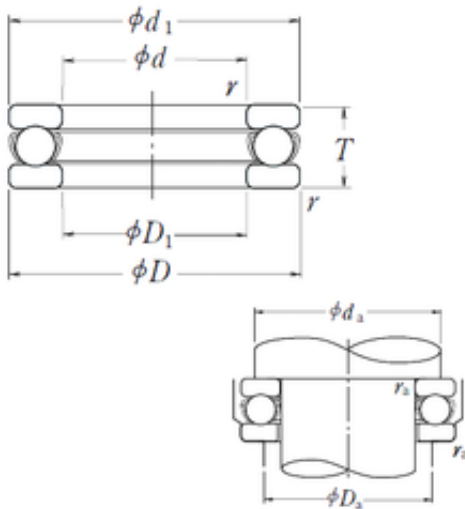

## 51430X NSK Thrust Ball Bearing

Bearing No. 51430X

Size	150x300x120 mm
Bore Diameter	150 mm
Outer Diameter	300 mm
Width	120 mm
d	150 mm
D	300 mm
T	120 mm
d1	295 mm
r min.	4 mm
D1	153 mm
da min.	238 mm
Da max.	212 mm
ra max.	3 mm
Weight	43,5 Kg
Basic dynamic load rating (C)	620 kN
Basic static load rating (C0)	2010 kN
(Grease) Lubrication Speed	480 r/min
SRI	30.8
hidYobi	51430X
LangID	1
D_	300
SREX	0.21
C	620
B_	120
hidTable	ecat_NSSDTB
Oil rpm	710

51430X Bearing 2D drawings and 3D CAD models