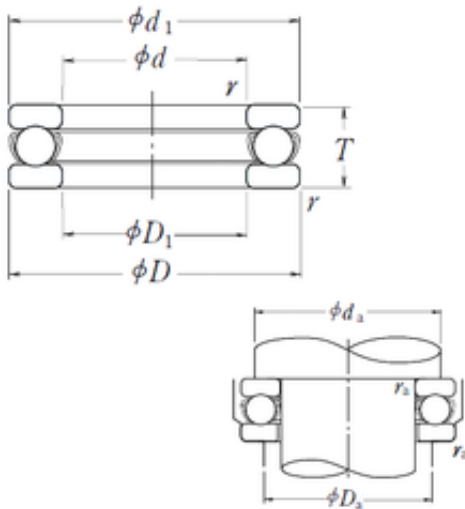

## 51232X NSK Thrust Ball Bearing

Bearing No. 51232X

Size	160x225x51 mm
Bore Diameter	160 mm
Outer Diameter	225 mm
Width	51 mm
d	160 mm
D	225 mm
T	51 mm
d1	222 mm
r min.	1,5 mm
D1	163 mm
da min.	199 mm
Da max.	186 mm
ra max.	1,5 mm
Weight	6,04 Kg
Basic dynamic load rating (C)	249 kN
Basic static load rating (C0)	805 kN
(Grease) Lubrication Speed	900 r/min
SRI	12.9
hidYobi	51232X
LangID	1
D_	225
SREX	0.08
C	249
B_	51
hidTable	ecat_NSSDTB
Oil rpm	1400

51232X Bearing 2D drawings and 3D CAD models